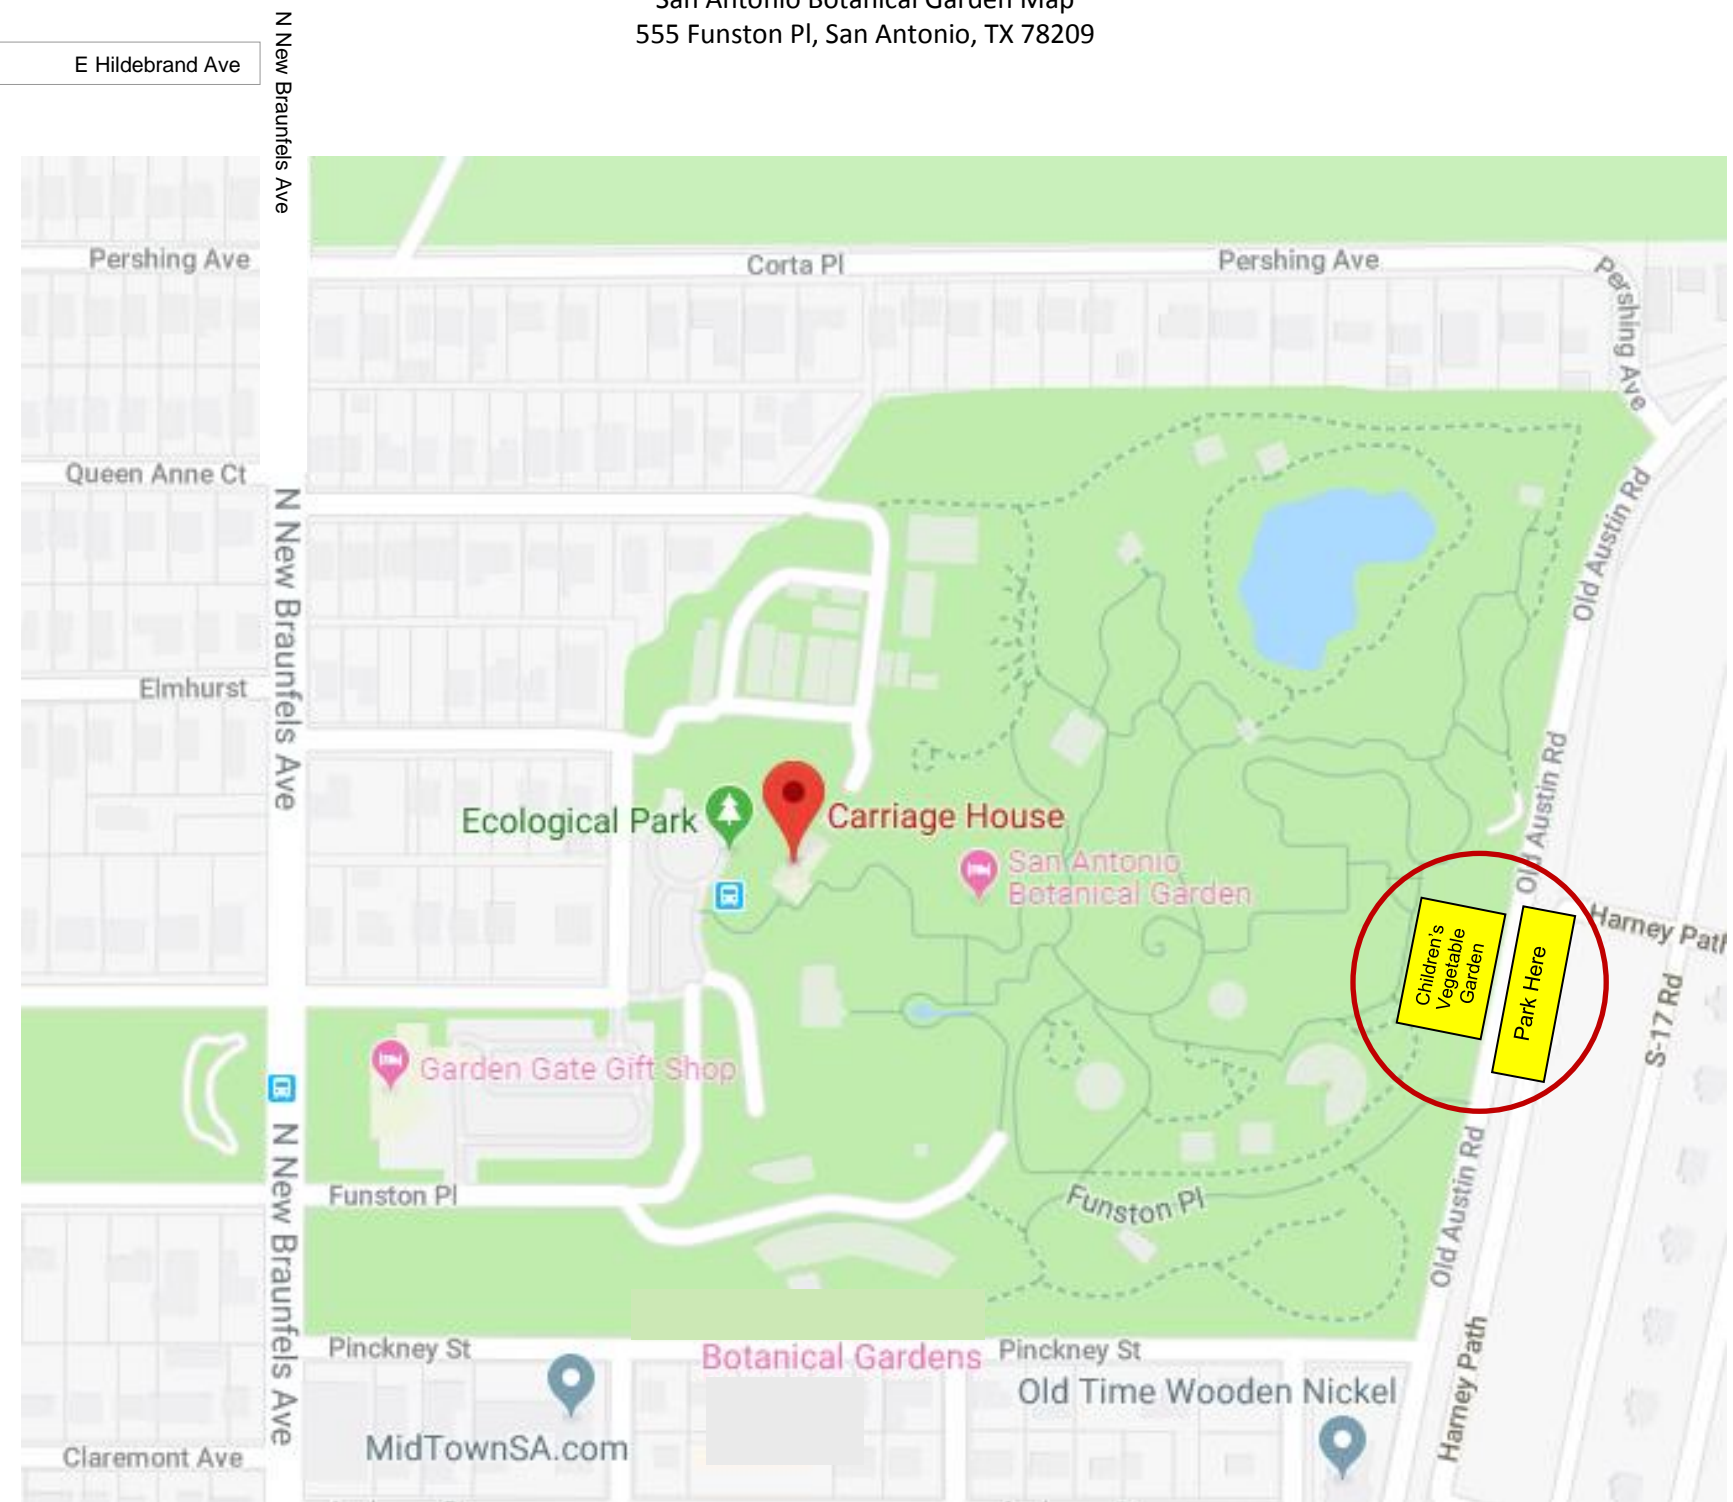

San Antonio Botanical Garden Map
555 Funston Pl, San Antonio, TX 78209

E Hildebrand Ave

N New Braunfels Ave

N New Braunfels Ave

N New Braunfels Ave

Pershing Ave

Queen Anne Ct

Elmhurst

Claremont Ave

Corta Pl

Pershing Ave

Pershing Ave

Old Austin Rd

Old Austin Rd

Old Austin Rd

Old Austin Rd

Harney Path

Harney Path

S-17 Rd

Ecological Park

Carriage House

San Antonio Botanical Garden

Garden Gate Gift Shop

Funston Pl

Funston Pl

Pinckney St

Botanical Gardens

Pinckney St

Old Time Wooden Nickel

MidTownSA.com